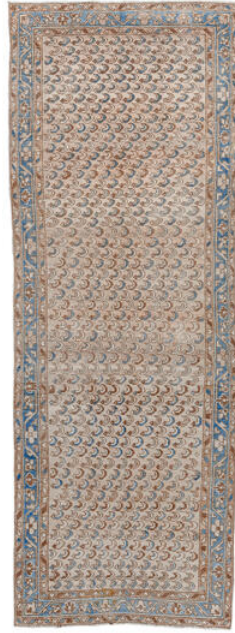

C22280 Sarouk 2.2 x 3.3

C22280
2' 2" X 3' 3"
Sarouk

DB13288 Hamadan 3.4 x 9.4
DB13288
1' 6" x 2' 9"

DB15928
1' 9" X 3' 5"

DB17682
2' 0" X 3' 0"

ELIKO RUGS BY DAVID ARIEL

192 Lexington Avenue Suite 701 | New York, NY 10016