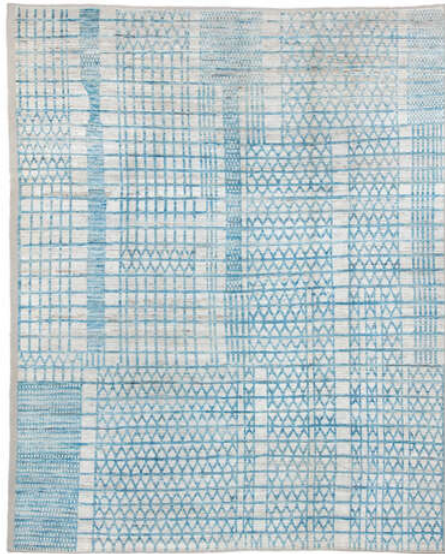

P5466
9' 4" X 11' 3"

P5468
9' 7" X 11' 7"

P5470
8' 8" X 11' 9"

ELIKO RUGS BY DAVID ARIEL

192 Lexington Avenue Suite 701 | New York, NY 10016

info@davidarielrugs.com | 212.566.2300