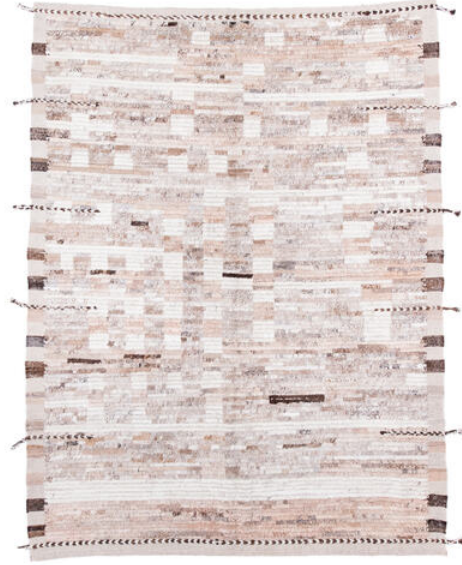

DB14340 Oushak 8.0 x 10.2

[Click here to enlarge](#)

DB14340
8' 0" X 10' 2"
Oushak

DB14364 Tulu 5.10 x 7.9

[Click here to enlarge](#)

DB14364
5' 10" x 7' 9"
Tulu

Eliko Rugs by David Ariel

192 Lexington Avenue New York, NY 10016 info@davidarielrugs.com 212 566 2300