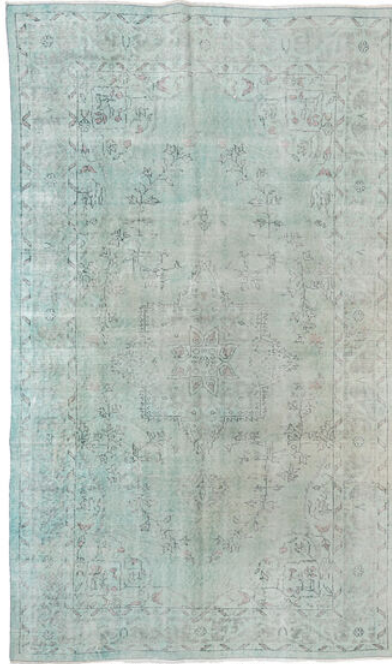

74254 Sarouk 4.6 x 6.8
74254
4' 6" X 6' 8"
Sarouk

76977 Sparta 5.10 x 9.0
76977
5' 10" X 9' 0"
Sparta

DB16769 Sultanabad 10.1 x 13.11
DB16769
10' 1" X 13' 11"

DB16777 Anatolian 2.8 x 4.2
DB16777
2' 8" x 4' 2"

DB16789 Oushak 3.0 x 12.0
DB16789
3' 0" X 12' 0"

ELIKO RUGS BY DAVID ARIEL

192 Lexington Avenue Suite 701 | New York, NY 10016

info@davidarielrugs.com | 212.566.2300