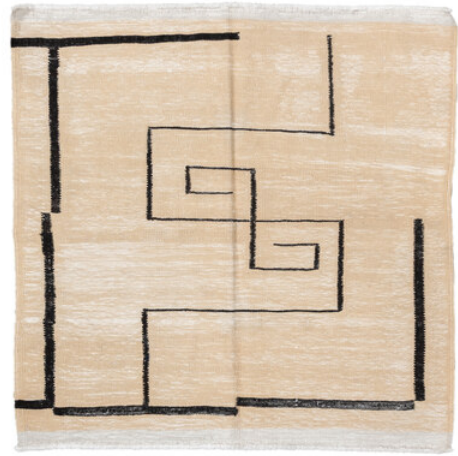

DB16336 Sivas 8.3 x 10.7
DB16336
8' 3" X 10' 7"
Sivas

DB16343 Kilim 3.10 x 3.10
DB16343
3' 11" X 3' 11"
Kilim

ELIKO RUGS BY DAVID ARIEL

192 Lexington Avenue Suite 701 | New York, NY 10016

info@davidarielrugs.com | 212.566.2300